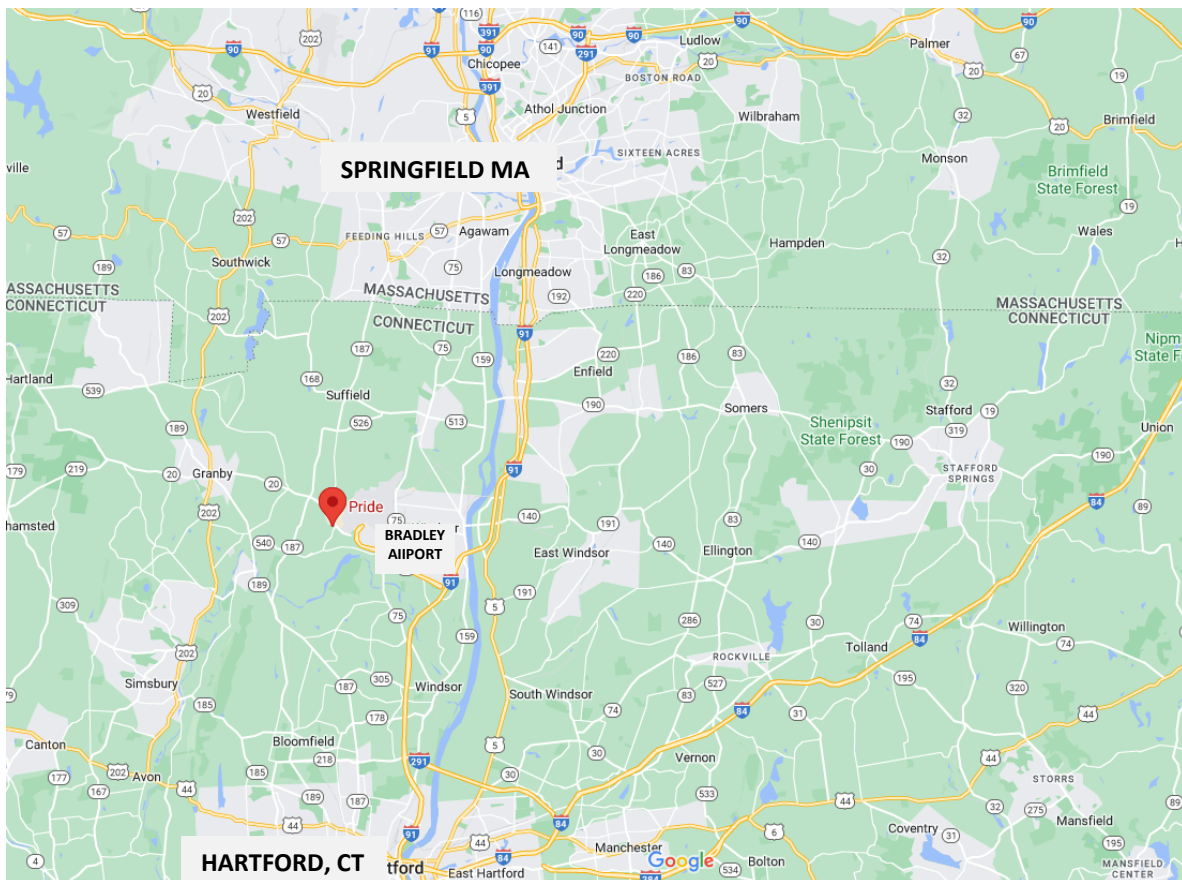

April 2022

New Fuelrite Site, E. Granby, CT - Close to Bradley Airport

Address: 122 Rainbow Rd, East Granby, CT 06026

Hours: 24/7/365 **Phone:** 1-413-737-6992

Directions from Hartford, CT: I-91 N, to E. Granby. Take exit 40 for CT-20 W, Continue onto CT-20 W, toward E. Granby/Granby for 6.1 miles, Destination will be on the left.

Directions from Springfield, MA: I-91 S to E. Granby. Take exit 40 for CT-20 W, Continue onto CT-20 W, toward E. Granby/Granby for 6.1 miles, Destination will be on the left.

The site is Big and Brand New: DEF at the Pump, Standalone Diesel, Nice C-Store